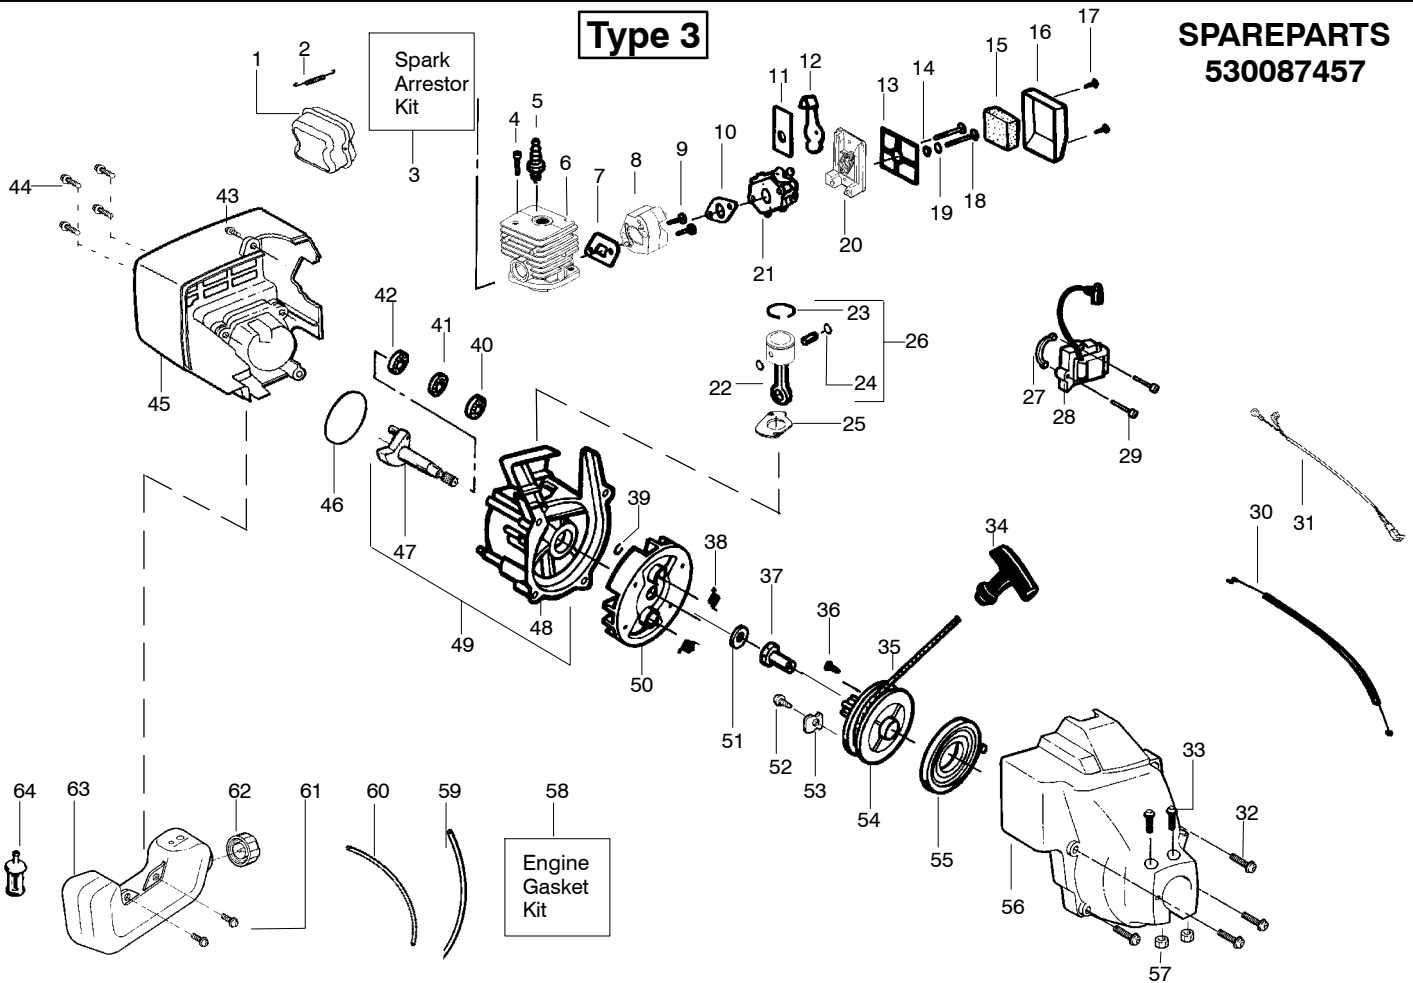

SPAREPARTS 530087457

Type 3

Ref.	Part No.	Description	Ref.	Part No.	Description	Ref.	Part No.	Description
1.	530071396	Kit - Muffler	25.	530071257	Gasket - Cylinder (kit)	48.	530012491	Assy - Crankcase (Incl 40 - 42)
2.	530042088	Spring - Muffler	26.	530069987	Kit - Piston (Incl. 23, 24)	49.	530071360	Assy - C'case & C'shaft (Incl. 39, 47, 48)
3.	530071391	Kit - Spark Arrestor	27.	530036145	Spacer - Ignit. Module	50.	530069886	Assy - Flywheel
4.	530015953	Screw	28.	530039163	Ignition Module	51.	530015828	Washer - Flat
5.	Champion	Spark Plug (RCJ 6Y)	29.	530015954	Screw	52.	530016224	Screw
6.	530069757	Kit - Cylinder	30.	530036744	Assy - Throttle Cable	53.	530053985	Retainer - Pulley
7.	530071257	Gasket - Adpt (kit)	31.	530047278	Assy - Switch Wire	54.	530069400	Kit - Starter Pulley (Incl. 36)
8.	530056403	Carb. Adaptor	32.	530015810	Screw	55.	530042085	Starter Spring
9.	530016014	Screw	33.	530015767	Screw	56.	530053697	Assy - Fan Housing
10.	530071257	Gasket - Carb. (kit)	34.	530027569	Starter Handle	57.	530015768	Locknut
11.	530038747	Choke Plate	35.	530069232	Kit - Rope	58.	530071257	Kit - Engine Gasket (Incl. 7, 10, 25, 46)
12.	530038686	Choke Shutter	36.	530016080	Screw	59.	530069216	Kit - Fuel Line
13.	530036569	Filter Plate	37.	530027953	Drive Coupling	60.	530069247	Kit - Fuel Line
14.	530015254	Washer	38.	530023817	Starter Dog Spring	61.	530016379	Retainer
15.	530036575	Air Filter Foam	39.	530015941	Retain. Ring - C'shaft	62.	530014347	Assy - Fuel Cap
16.	530036568	Air Filter Cover	40.	530055728	Outer Bearing	63.	530056731	Assy - Fuel Tank
17.	530015880	Screw	41.	530071615	Kit - C'case Seal	64.	530095646	Assy - Fuel Pickup
18.	530016353	Screw	42.	530032125	Inner Bearing			
19.	530015852	Choke Spacer	43.	530015934	Screw			
20.	530052431	Air Box	44.	530015810	Screw			
21.	---	Kit - Carburetor Ass'y. (WA - 226)	45.	530057026	Rear Shroud			
	530071635	(WT - 631)	46.	530071257	O - ring - C'case (kit)			
22.	530069615	Assy - Connecting Rod	47.	530054753	Assy - Crankshaft			
23.	530012472	Piston Ring						
24.	530015162	Piston Pin Retainer