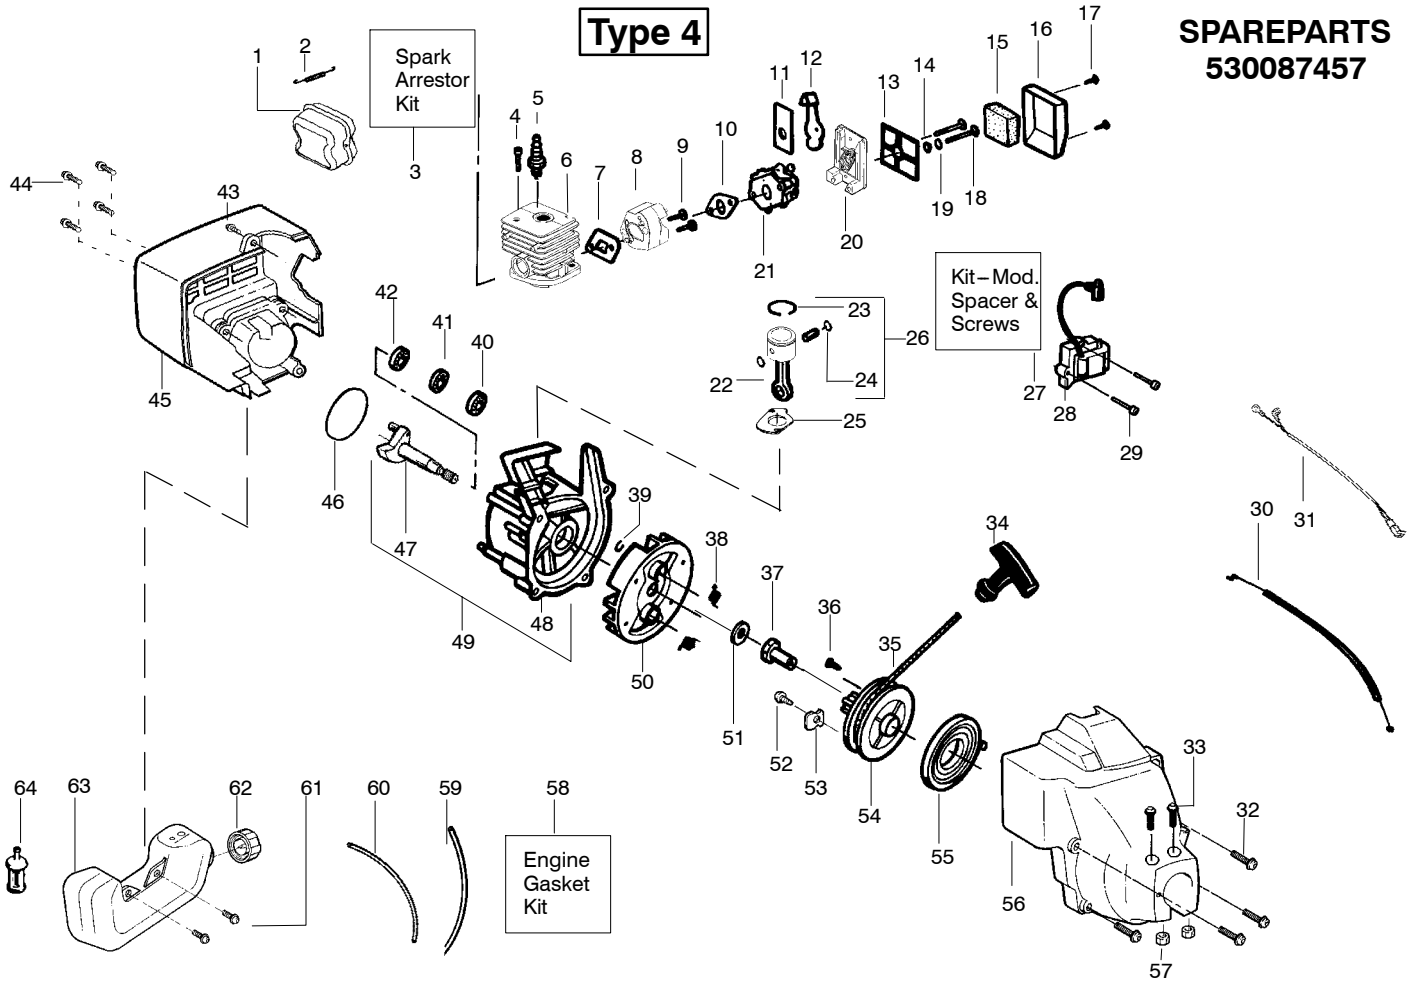

✓ = NEW PART NUMBER FOR THIS IPL

* = REFER TO THE SERVICE REFERENCE INDICATED FOR MORE INFORMATION. (LOCATED AT END OF IPL)

SPAREPARTS 530087457

Type 3

Ref.	Part No.	Description	Ref.	Part No.	Description	Ref.	Part No.	Description
1.	530071396	Kit - Muffler	25.	530071257	Gasket - Cylinder (kit)	48.	530012491	Assy - Crankcase (Incl 40 - 42)
2.	530042088	Spring - Muffler	26.	530069987	Kit - Piston (Incl. 23, 24)	49.	530071360	Assy - C'case & C'shaft (Incl. 39, 47, 48)
3.	530071391	Kit - Spark Arrestor	27.	530036145	Spacer - Ignit. Module	50.	530069886	Assy - Flywheel
4.	530015953	Screw	28.	530039163	Ignition Module	51.	530015828	Washer - Flat
5.	Champion	Spark Plug (RCJ 6Y)	29.	530015954	Screw	52.	530016224	Screw
6.	530069757	Kit - Cylinder	30.	530036744	Assy - Throttle Cable	53.	530053985	Retainer - Pulley
7.	530071257	Gasket - Adpt (kit)	31.	530047278	Assy - Switch Wire	54.	530069400	Kit - Starter Pulley (Incl. 36)
8.	530056403	Carb. Adaptor	32.	530015810	Screw	55.	530042085	Starter Spring
9.	530016014	Screw	33.	530015767	Screw	56.	530053697	Assy - Fan Housing
10.	530071257	Gasket - Carb. (kit)	34.	530027569	Starter Handle	57.	530015768	Locknut
11.	530038747	Choke Plate	35.	530069232	Kit - Rope	58.	530071257	Kit - Engine Gasket (Incl. 7, 10, 25, 46)
12.	530038686	Choke Shutter	36.	530016080	Screw	59.	530069216	Kit - Fuel Line
13.	530036569	Filter Plate	37.	530027953	Drive Coupling	60.	530069247	Kit - Fuel Line
14.	530015254	Washer	38.	530023817	Starter Dog Spring	61.	530016379	Retainer
15.	530036575	Air Filter Foam	39.	530015941	Retain. Ring - C'shaft	62.	530014347	Assy - Fuel Cap
16.	530036568	Air Filter Cover	40.	530055728	Outer Bearing	63.	530056731	Assy - Fuel Tank
17.	530015880	Screw	41.	530071615	Kit - C'case Seal	64.	530095646	Assy - Fuel Pickup
18.	530016353	Screw	42.	530032125	Inner Bearing			
19.	530015852	Choke Spacer	43.	530015934	Screw			
20.	530052431	Air Box	44.	530015810	Screw			
21.	---	Kit - Carburetor Ass'y. (WA - 226)	45.	530057026	Rear Shroud			
	530071635	(WT - 631)	46.	530071257	O - ring - C'case (kit)			
22.	530069615	Assy - Connecting Rod	47.	530054753	Assy - Crankshaft			
23.	530012472	Piston Ring						
24.	530015162	Piston Pin Retainer						