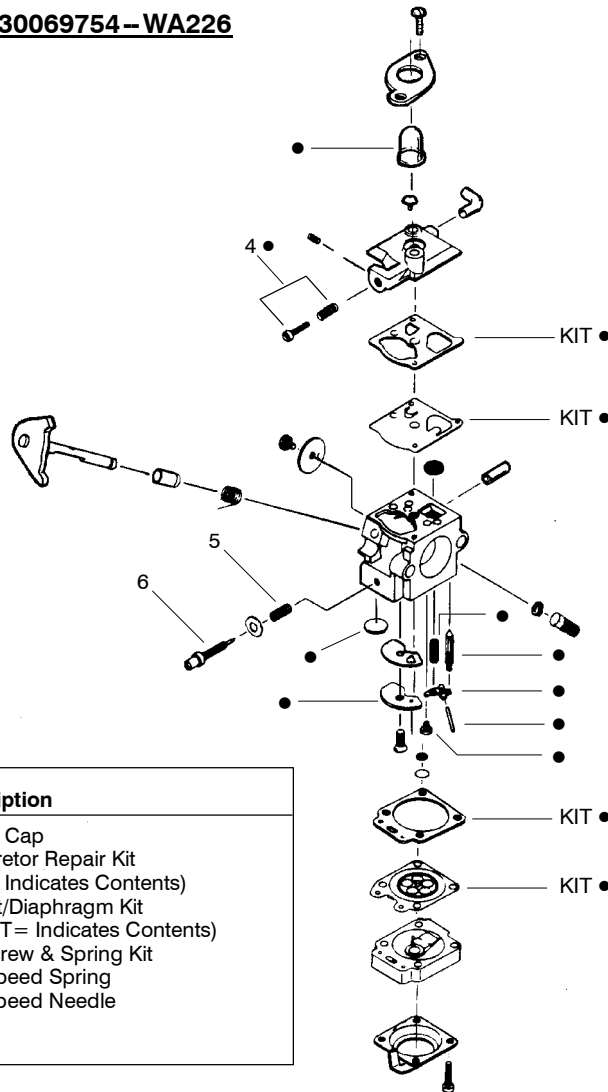

Carburetor Assembly #530069754 - WA226

Carb.
Repair
Kit

2

Gasket/
Diaph.
Kit

3

Ref.	Part No.	Description
1.	530038403	Limiter Cap
2.	530069842	Carburetor Repair Kit (● Indicates Contents)
3.	530069844	Gasket/Diaphragm Kit (KIT= Indicates Contents)
4.	530035296	Idle Screw & Spring Kit
5.	530035342	Low Speed Spring
6.	530035341	Low Speed Needle

Kit - Carburetor Assembly No. 530071635 - WT-631
Kit - Carburetor Assembly No. 530071630 - CIU-W7D

Note: No Repair kits are available for this carburetor, please order the complete assembly part number.