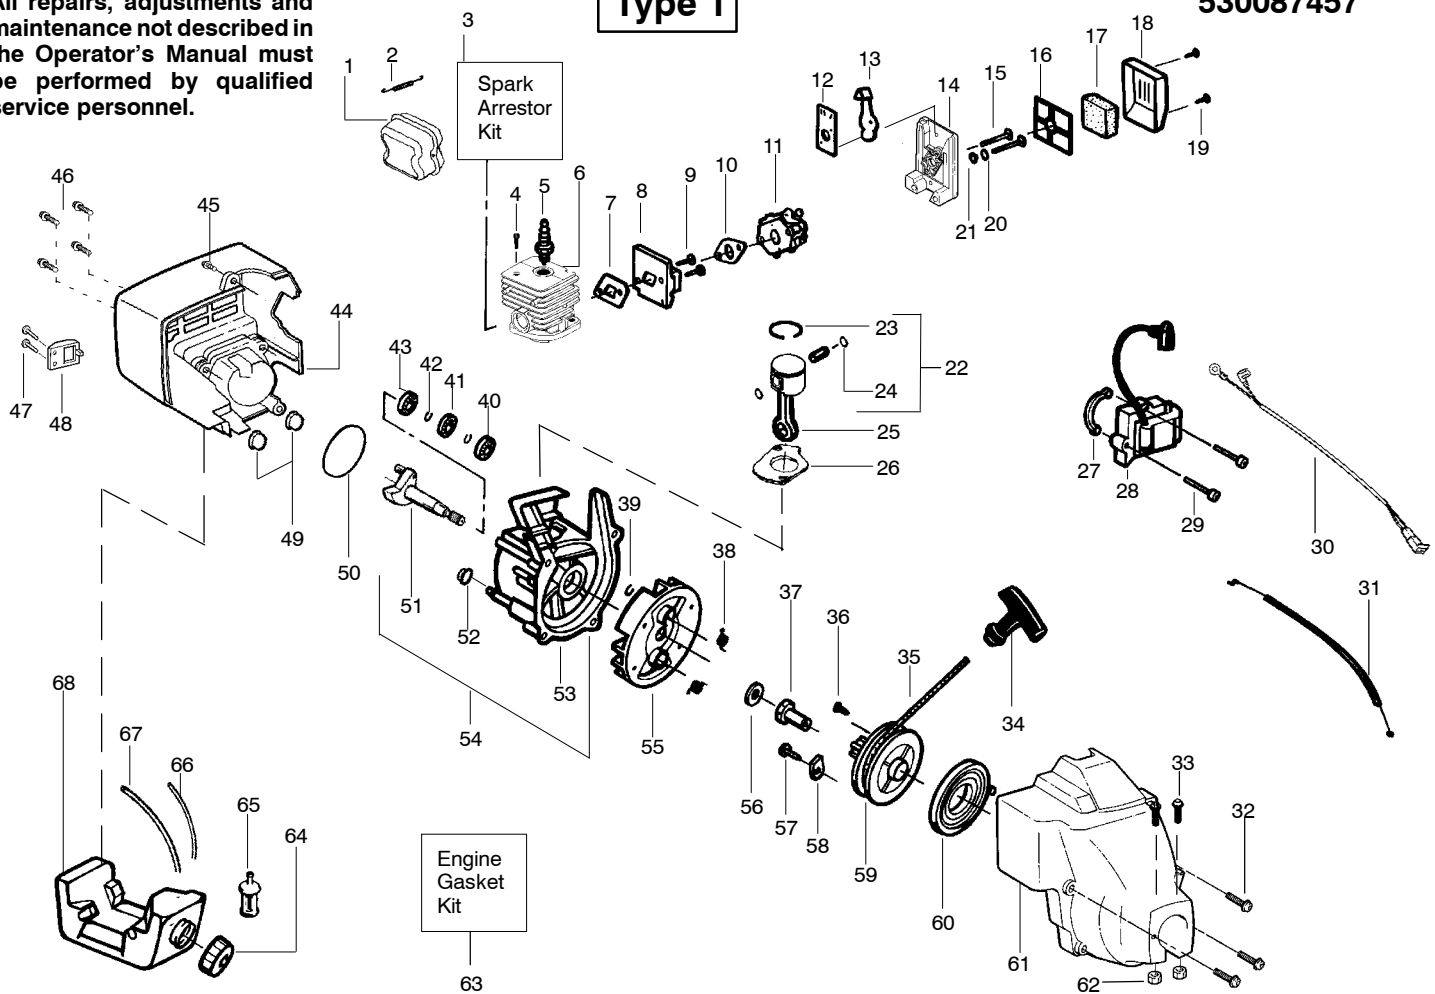

WARNING

All repairs, adjustments and maintenance not described in the Operator's Manual must be performed by qualified service personnel.

SPAREPARTS 530087457

Type 1

Ref.	Part No.	Description	Ref.	Part No.	Description	Ref.	Part No.	Description
1.	530069660	Kit - Muffler (incl. 2,3)	25.	*****	Kit-Conn. Rod Ass'y.	51.	530054753	Assy-Crankshaft
2.	530042088	Spring-Muffler	26.	*****	Gasket-Cylinder (Kit)	52.	530036792	Isolator-C'Case
3.	530071391	Kit-Spark Arrestor	27.	530036145	Spacer-Module	53.	530012491	Assy-Crankcase (Incl. 40-43)
4.	530015953	Screw-Cylinder	28.	530039163	Module-Ignition	54.	530071360	Assy-C'case & C'shaft (Incl. 39,51,53)
5.	Champion	Spark Plug (RCJ 6Y)	29.	530015954	Screw	55.	530069886	Assy-Flywheel
6.	*****	Kit - Cylinder	30.	530047278	Assy-Switch Wire	56.	530015828	Washer-Flat
7.	*****	Gasket-Cyl./Carb.(Kit)	31.	530036744	Assy-Throttle Cable	57.	530015775	Screw
8.	530055459	Adaptor-Carb.	32.	530015810	Screw	58.	530053985	Retainer-Pulley
9.	530016014	Screw	33.	530016072	Screw	59.	530069400	Kit-Starter Pulley (Incl. 36)
10.	*****	Gasket-Carb. (Kit)	34.	530027569	Handle-Starter	60.	530042085	Spring-Starter
11.	530069754	Kit - Carburetor Ass'y (Incl. Limiter Cap)	35.	530069232	Kit - Rope	61.	530071527	Assy. - Fan Housing
12.	530038747	Plate-Choke Mounting	36.	530016326	Screw	62.	530015768	Nut
13.	530038686	Shutter-Choke	37.	530027953	Coupling-Drive	63.	*****	Kit-Engine Gasket (Incl. 7,10,26,50)
14.	530052431	Box-Air	38.	530023817	Spring-Starter Dog	64.	530014347	Assy-Fuel Cap
15.	530016353	Screw	39.	530015941	Retain. Ring-C'shaft	65.	530095646	Assy-Fuel Pickup
16.	530036569	Plate - Filter Support	40.	530055728	Bearing-Outer	66.	530069216	Kit-Fuel Line
17.	530036575	Air Filter- Foam	41.	530019264	Seal-C'case	67.	530069247	Kit-Fuel Line
18.	530036568	Cover-Air Filter	42.	530015945	Retainer Ring-C'case	68.	530049299	Assy-Fuel Tank (Incl. cap, lines,filter)
19.	530015880	Screw	43.	530032125	Bearing-Inner			
20.	530015852	Spacer-Choke	44.	530049707	Shroud-Rear			
21.	530015254	Washer	45.	530015934	Screw			
22.	*****	Kit - Piston (Incl. 23, 24 & Pin)	46.	530015810	Screw			
23.	530055120	Ring-Piston	47.	530015675	Screw			
24.	530015162	Ret.-Piston Pin	48.	530037045	Guard-Muffler			
			49.	530036793	Isolator-Shroud			
			50.	*****	O-Ring-C'case/Shrd (Kit)			

✓ = NEW PART NUMBER FOR THIS IPL

* = REFER TO THE SERVICE REFERENCE INDICATED FOR MORE INFORMATION. (LOCATED AT END OF IPL)